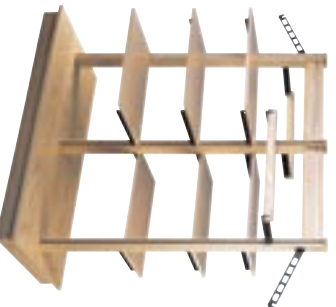

SHELF (WOOD)

N*T-1232-SH \$32 12" x 32"
 N*T-1248-SH \$41 12" x 48"

***Our Gondolas are super versatile! If you don't see a gondola with the options or configuration you like, contact us and let us know what you need! Toll free: 800.233.9663 or sales@newood.com**

Check us out!

If *elite_kids 2- & 4-Ways* and Gondolas for kid-sized apparel aren't what you need, check us out for everything else...

A-Frame Tri-level Table

Compact Curved Full-Vision Cash Wrap

Cube Bin
Insert Kit in
Designer's
Choice
Cabinet

Trim Gondola
with moulding

Z-Rack with Faceouts and cubes

Set of 3 Nesting Tables

4-Panel Slatwall
Spinner

NEWLOCK® Platform
Columns - double span

Designer's Choice Perimeter System offers hundreds of standard options to fit your exact perimeter needs.